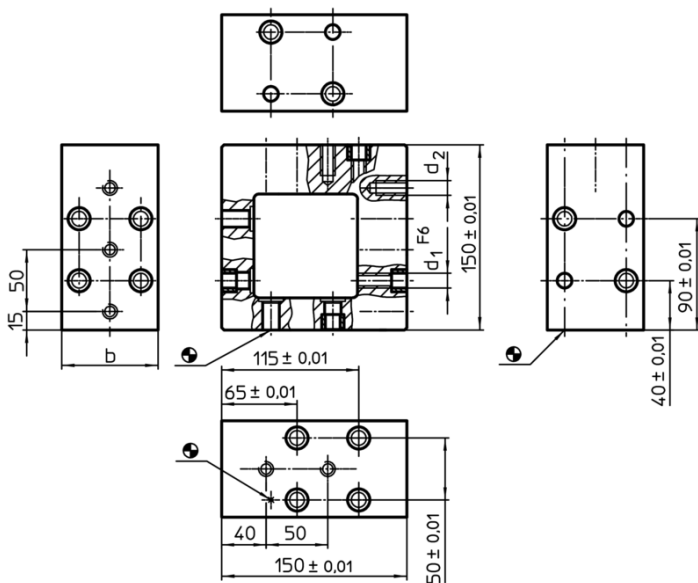

Consoles
1510.100

Product Description

Material

- Grey cast iron, phosphatized

Drawing

Order information

System	b	Dimensions		[g]	Art. No.
		d ₁ [mm]	d ₂		
L12	78	12	M12	8000	1510.100