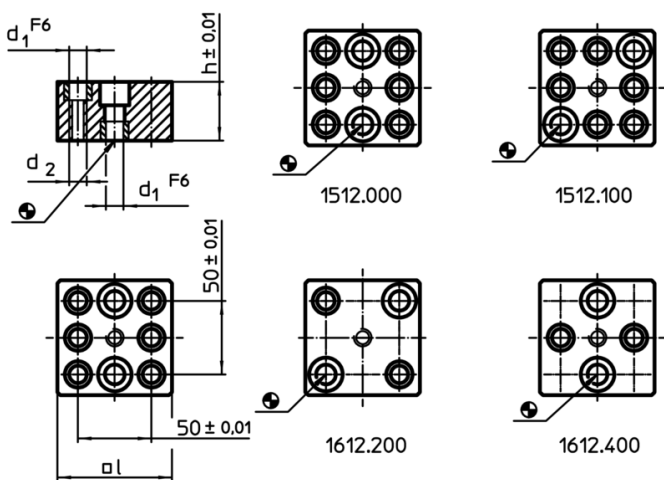

Mounting Elements

1512.000

Product Description

Material

- Grey cast iron, ground

Drawing

Order information

System	Dimensions				[g]	Art. No.
	l	h	d ₁	d ₂		
L12	74,8	40	12	M12	1400	1512.000