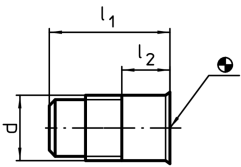

Screw Plugs

1557.000

Product Description

Material

- Plastic

Drawing

Order information

System	d	Dimensions		[g]	Art. No.
		l ₁ [mm]	l ₂		
L12	M12	25	10	5	1557.000