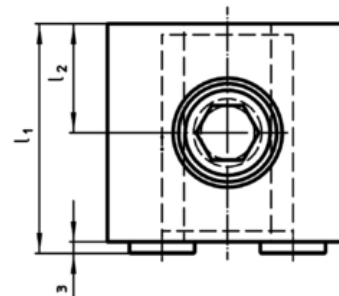

Stops- diamond coated  
1586.011

Product Description

Material

Pin

- Diamond coating

Body

- Tool steel, hardened

Drawing

picture 1

picture 2

Order information

Dimensions									[g]	Art. No.
$l_1$	$l_2$	$l_3$	$b_1$	$b_2$ [mm]	$h_1$	$h_2$	$d$			
diamond coated one-sided and flat – picture 2										
42	20	2	44	24	21,4	13,4	12	390	1586.011	