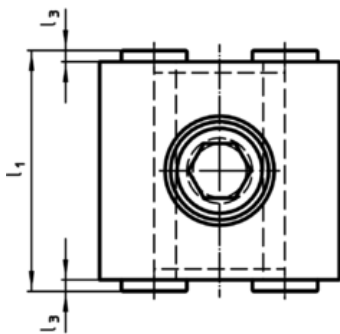

Stops- diamond coated  
1586.011

Product Description

Material

Pin

- Diamond coating

Body

- Tool steel, hardened

Drawing

picture 1

picture 2

Order information

Dimensions									[g]	Art. No.
$l_1$	$l_2$	$l_3$	$b_1$	$b_2$ [mm]	$h_1$	$h_2$	$d$			
diamond coated one-sided and flat – picture 2										
42	20	2	44	24	21,4	13,4	12	390	1586.011	