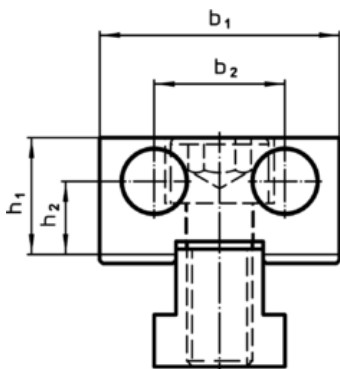

Stops- diamond coated  
1586.011

Product Description

Material

Pin

- Diamond coating

Body

- Tool steel, hardened

Drawing

picture 1

picture 2

Order information

Dimensions									[g]	Art. No.
$l_1$	$l_2$	$l_3$	$b_1$	$b_2$ [mm]	$h_1$	$h_2$	$d$			
diamond coated one-sided and flat – picture 2										
42	20	2	44	24	21,4	13,4	12	390	1586.011	