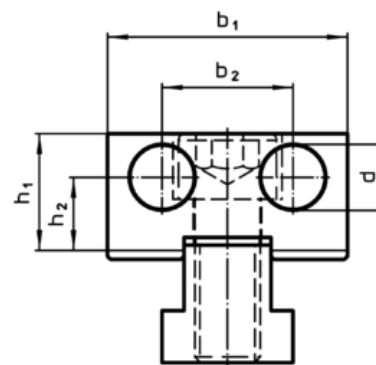

Stops- diamond coated  
1586.011

Product Description

Material

Pin

- Diamond coating

Body

- Tool steel, hardened

Drawing

picture 1

picture 2

Order information

Dimensions									[g]	Art. No.
$l_1$	$l_2$	$l_3$	$b_1$	$b_2$ [mm]	$h_1$	$h_2$	$d$			
diamond coated one-sided and flat – picture 2										
42	20	2	44	24	21,4	13,4	12	390	1586.011	