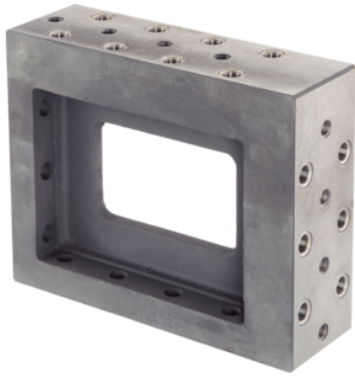

Consoles
1610.200

Product Description

Material

- Grey cast iron, phosphatized

Drawing

Order information

System	Dimensions					[kg]	Art. No.
	b	d ₁	d ₂	l ₁	[mm]		
L16	98	16	M16	60		17,5	1610.200