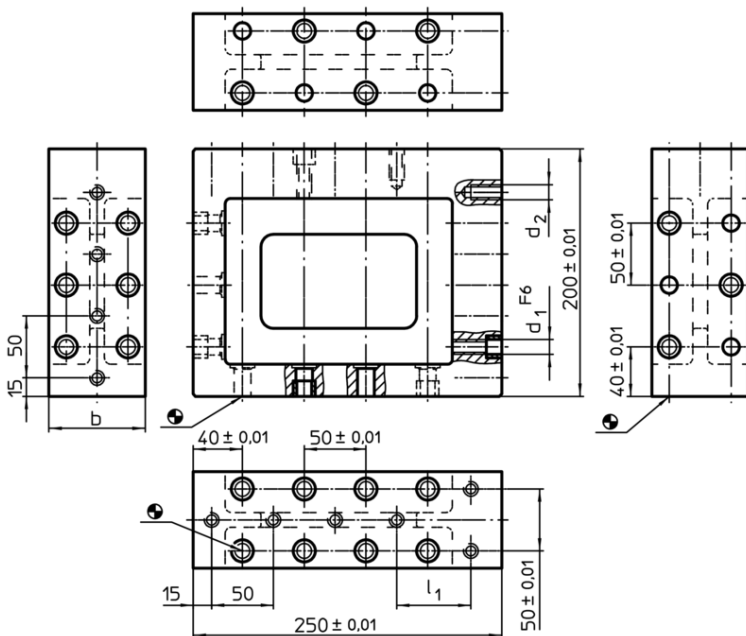

Consoles
1610.200

Product Description

Material

- Grey cast iron, phosphatized

Drawing

Order information

System	Dimensions					[kg]	Art. No.
	b	d ₁	d ₂	l ₁	[mm]		
L16	98	16	M16	60		17,5	1610.200