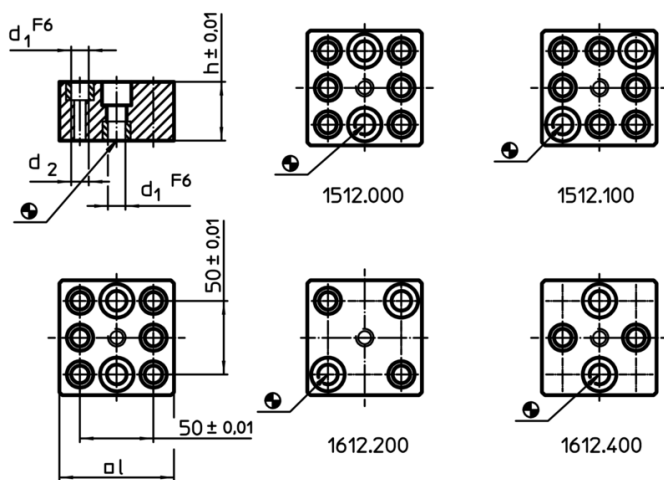

Mounting Elements

1612.200

Product Description

Material

- Grey cast iron, ground

Drawing

Order information

System	Dimensions				 [g]	Art. No.
	l	h	d ₁ [mm]	d ₂		
L16	90	50	16	M16	2600	1612.200