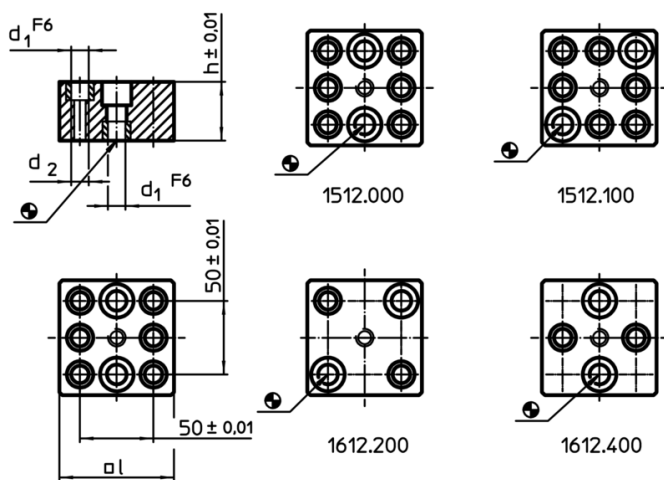

Mounting Elements

1612.400

Product Description

Material

- Grey cast iron, ground

Drawing

Order information

System	Dimensions				[g]	Art. No.
	l	h	d ₁ [mm]	d ₂		
L16	90	50	16	M16	2400	1612.400