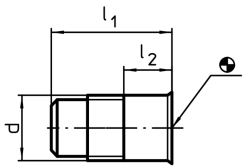

Screw Plugs

1657.000

Product Description

Material

- Plastic

Drawing

Order information

System	d	Dimensions		[g]	Art. No.
		l ₁ [mm]	l ₂		
L16	M16	30	12	10	1657.000