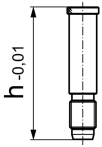

Seating Pins

1703.430

Product Description

- Five support heights
- For levelling the workpiece on the guideway
- Ground to high accuracy

Material

- Steel, case-hardened, ground

Drawing

Order information

Dimensions		Art. No.
h		
[mm]	[g]	
43	21	1703.430